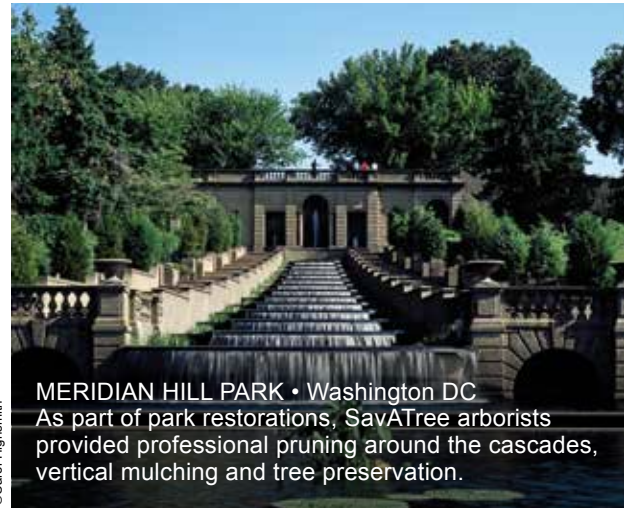

Keith Austin, Former Mayor
Briarcliff Manor, NY

UNION WHARF • Boston, Massachusetts
Trees in this striking waterfront development receive special care from SavATree.

EDINA COUNTRY CLUB • Edina, Minnesota
SavATree's professional pruning and hazardous tree removal created the ability to highlight some extraordinary specimen trees on this golf course. SavATree also helps preserve the American Elm population on site.

"SavATree has been very responsive to our needs and has done great work for UCM. Phil and the crews are extremely efficient and professional."

Doug Daudell, Manager Real Estate Operations
University of Chicago Medicine, Chicago, IL